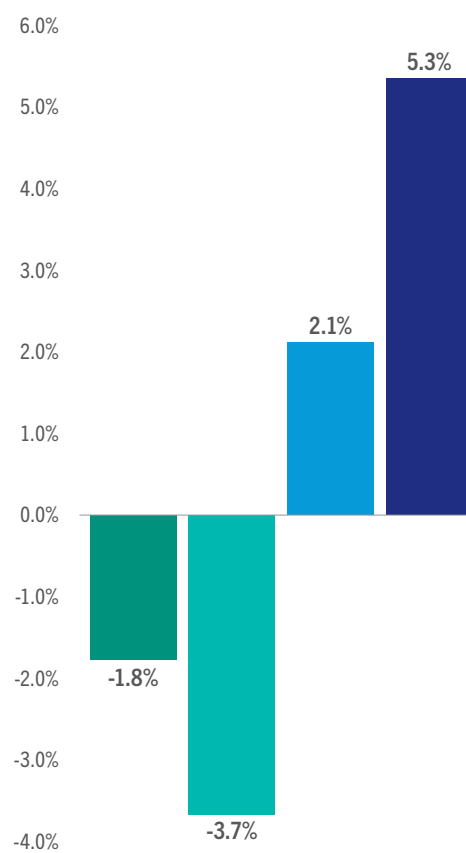

ADR % Change

Market Average RevPAR: **$103.90**