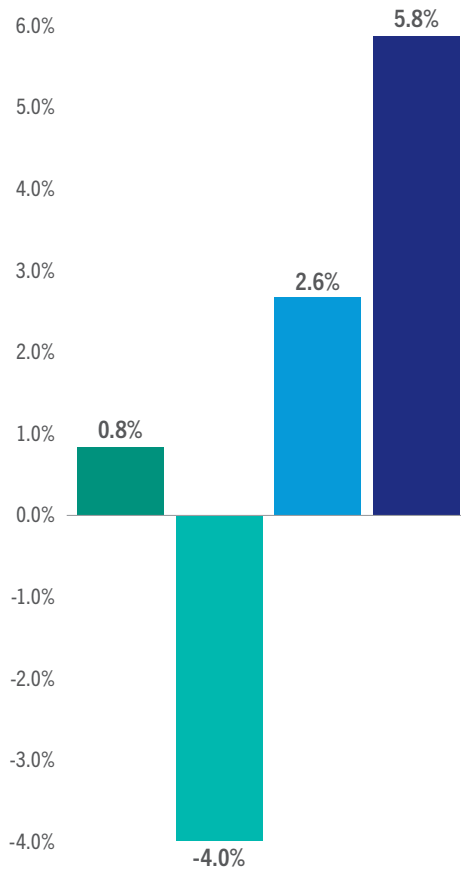

Start Date - Last Year

End Date - Last Year

Start Date - 2017  
**March 2, 2017**

End Date - 2017  
**March 5, 2017**

Start Date - 2018  
**March 1, 2018**

End Date - 2018  
**March 4, 2018**

Market Average OCC: **77.3%**

## OCC % Change

Market Average ADR: **\$134.44**