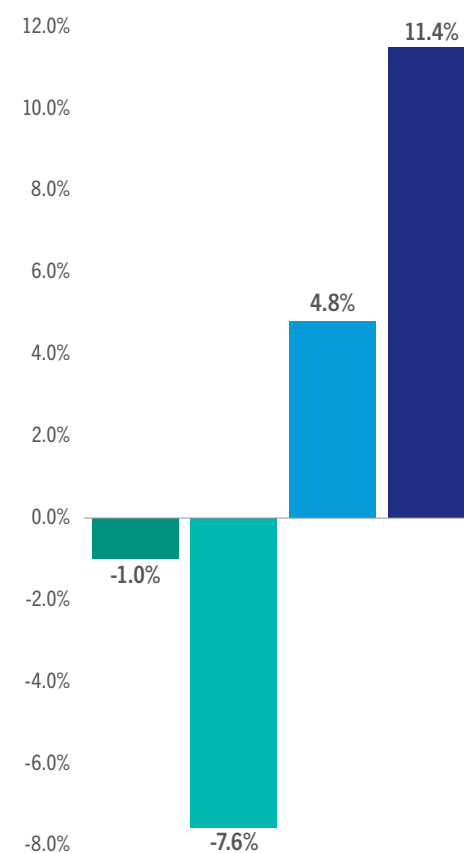

RevPAR % Change

Distance from Event Venue to Closest Airports

Bremerton National Airport	21.81
Seattle Tacoma Int'l Airport	11.26

Market:
Seattle, WA

Submarket 1:
Seattle CBD, WA

Submarket 2:
Seattle Airport, WA

Submarket 3:
University/Lynnwood, WA